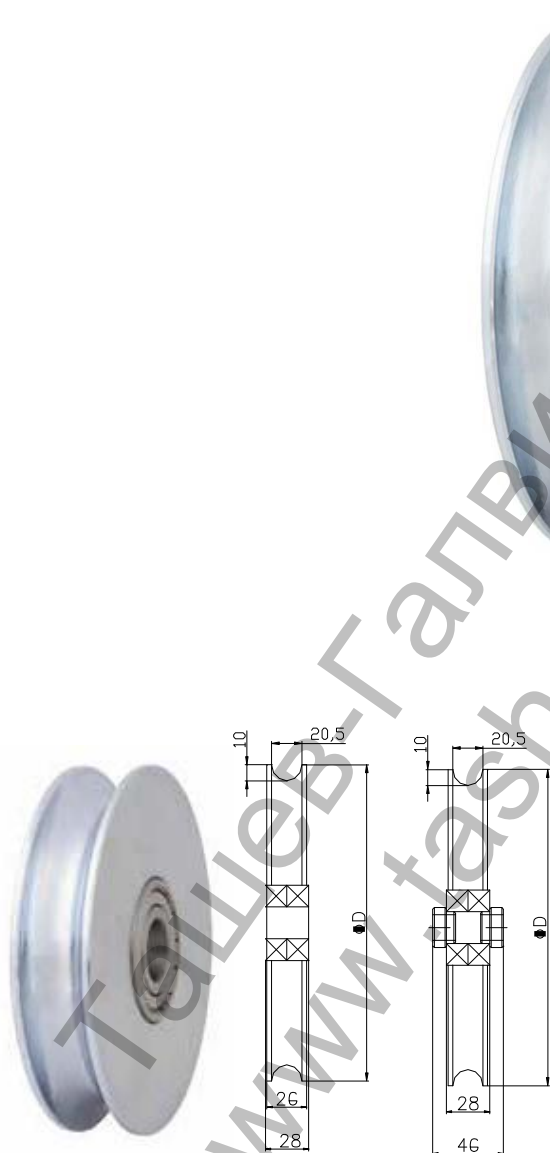

Ролка Estebro® за плъзгащи се врати с два лагера ф 200x20 мм, стоманена, U-20

Cod	Dimens.	ØD			Peso Max. Kg
356	200x20	197	4	21,45	1310
120	250x20	247	3	26,40	1310
121	300x20	297	1	12,75	1310
122	320x20	317	1	14,80	1310

Family: Wheels

Material: 11SMn30 steel

Finish: Zinc-plated

Maximum weight supported by the bearing*: 1310 kg

Description: Wheel with two bearings 6204 2RS which allows doubling the maximum supported weight compared to the wheels with only one bearing. It is installed in sliding doors to let their displacement over the guide. It can be supplied with reducing sleeves to 16 mm, or with an axle of Ø 20 mm and 80 mm long.

***In perfect conditions of installation, usage and maintenance.**

Продукт: [Ролка Estebro® за плъзгаци се врати с два лагера ф 200x20 мм, стоманена, U-20](#)

Категория: [Плъзгаци се врати](#)

Бранд: [Estebro®](#)